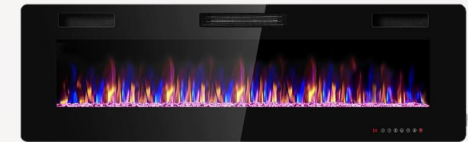

[60 IN ELECTRIC FIRE](#)

60 inch ultra thin electric fireplace operated by remote control. Flush mount of recess.
WALMART – $369.99